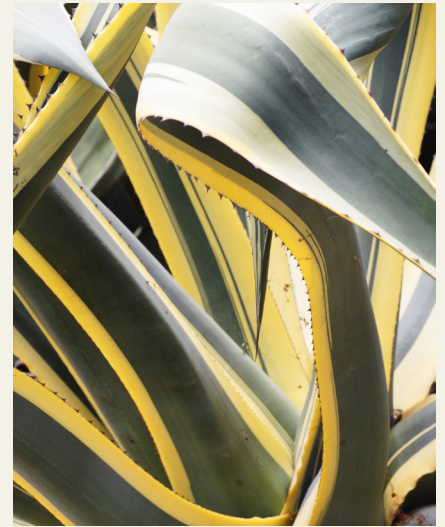

Agave americana v. marginata

VARIEGATED CENTURY PLANT

Like their pure blue cousin, these agaves have wide leaves armed with sharp marginal spines, but these are richly variegated with vertical stripes of bright yellow to golden color along the leaf edges, with gray green to blue-green center stripe. In time, these slow to moderate growers can produce leaves up to 10 ft. long with sexy curves and twists, but most of their youth is spent as well-behaved, rigidly upright vase-shaped accent plants of 3 to 6 ft. high & wide. They are very drought tolerant and require minimal maintenance.

DESCRIPTION	
	5'-6' x 6'-10'
	FULL SUN / PARTIAL SHADE
	USDA ZONE 8-12
	NORTHWESTERN MEXICO
	WHITE
	LOW
	TO 15°F