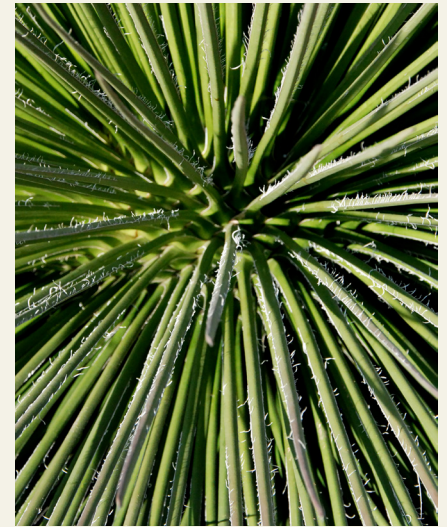

ARIZONA
WHOLESALE GROWERS

PLANT OBSESSED AND CUSTOMER
FOCUSED SINCE 1982

PLANT DETAILS

Agave geminiflora

TWIN FLOWERED AGAVE

These Agaves have spread to tropical countries across the world as a popular fiber commodity. They occur naturally in southern Mexico where they live free from frost and get ample natural rainfall. These are large sized plants with distinctive narrow, straight lance-shaped leaves typically dark green to deep gray-green with short, sharp terminal spine and tiny serrated marginal teeth. These are free suckering plants with one larger mother plant with numerous pups of various sizes around her base. Bloom stalks are impressively tall at 15-20 ft. tall with widely spaced branched clustered blooms. They tolerate heat with no issues, they require good drainage and will be happiest with regular supplemental irrigation, especially during warmer months of the year. Give them space to grow and spread, but they pair well with any desert trees or other large-scale cacti or accent plants.

DESCRIPTION

 2-3 FT. x 2-4 FT.

 FULL SUN

 USDA ZONE 9-12

 NORTHWESTERN MEXICO

 YELLOW

 MODERATE TO LOW

 TO 25°F