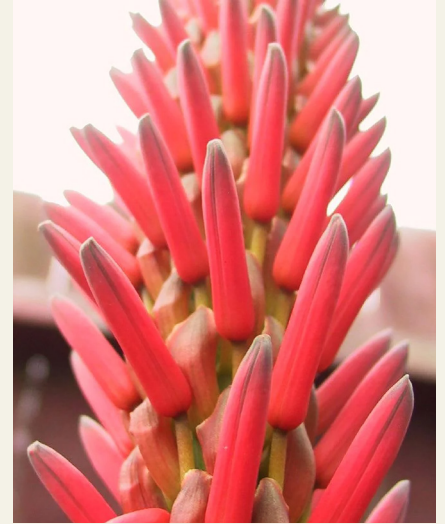

Aloe x ‘Safari Rose’

SAFARI ROSE ALOE

‘Safari’ aloes are compact reliably reblooming aloes. They tolerate sun or shade in-ground with well-drained soils or as well-behaved container plants. They are small plants with a slow clumping or spreading habit. Their green pointed leaves armed with closely spaced marginal teeth, form attractive spiky silhouettes. We offer several named cultivars with different flower colors. ‘Safari Sunrise’ sport bicolored blooms of deep orange with cream. ‘Safari Rose’ produces blooms described as unique salmon-pink, and ‘Safari Orange’ have stalks of bright tangerine orange blooms that seem to glow in our desert sunshine.

DESCRIPTION	
	1-1.5 FT. HIGH X 2-3 FT. WIDE
	FULL TO PART SUN
	9-11
	SOUTH AFRICA
	SALMON-PINK
	LOW
	TO 25°F