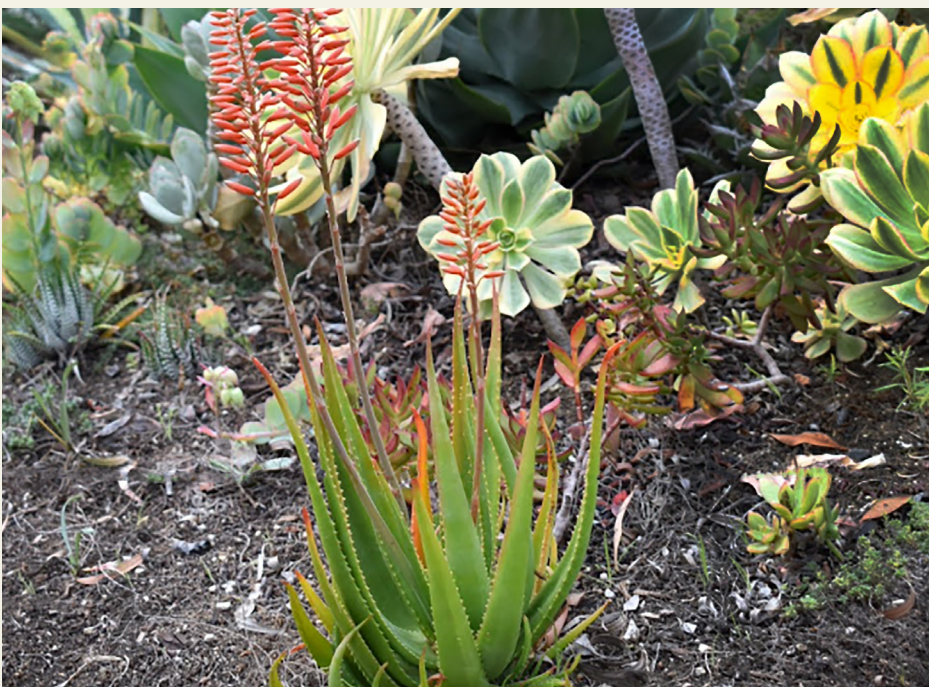

ARIZONA
WHOLESALE GROWERS

PLANT OBSESSED AND CUSTOMER
FOCUSED SINCE 1982

PLANT DETAILS

Aloe x 'Safari Sunrise'

SAFARI SUNRISE ALOE

'Safari' aloes are compact reliably reblooming aloes. They tolerate sun or shade in-ground with well-drained soils or as well-behaved container plants. They are small plants with a slow clumping or spreading habit. Their green pointed leaves armed with closely spaced marginal teeth, form attractive spiky silhouettes. We offer several named cultivars with different flower colors. 'Safari Sunrise' sport bicolored blooms of deep orange with cream. 'Safari Rose' produces blooms described as unique salmon-pink, and 'Safari Orange' have stalks of bright tangerine orange blooms that seem to glow in our desert sunshine.

DESCRIPTION

 1-1.5 FT. HIGH X 2-3 FT. WIDE

 FULL TO PART SUN

 9-11

 SOUTH AFRICA

 ORANGE & CREAM

 LOW

 TO 25°F