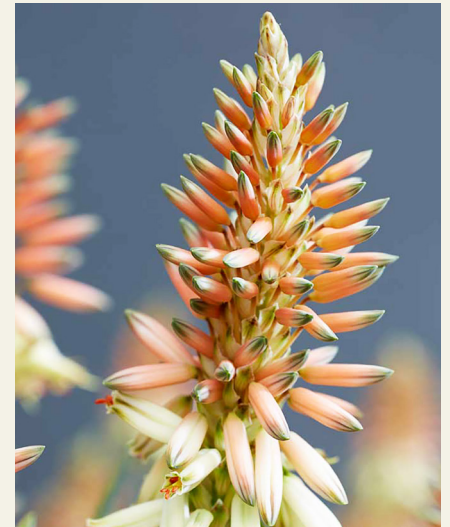

ARIZONA
WHOLESALE GROWERS

PLANT OBSESSED AND CUSTOMER
FOCUSED SINCE 1982

PLANT DETAILS

Aloe x 'Safari Sunrise'

SAFARI SUNRISE ALOE

'Safari' aloes are compact reliably reblooming aloes. They tolerate sun or shade in-ground with well-drained soils or as well-behaved container plants. They are small plants with a slow clumping or spreading habit. Their green pointed leaves armed with closely spaced marginal teeth, form attractive spiky silhouettes. We offer several named cultivars with different flower colors. 'Safari Sunrise' sport bicolored blooms of deep orange with cream. 'Safari Rose' produces blooms described as unique salmon-pink, and 'Safari Orange' have stalks of bright tangerine orange blooms that seem to glow in our desert sunshine.

DESCRIPTION

 1-1.5 FT. HIGH X 2-3 FT. WIDE

 FULL TO PART SUN

 9-11

 SOUTH AFRICA

 ORANGE & CREAM

 LOW

 TO 25°F