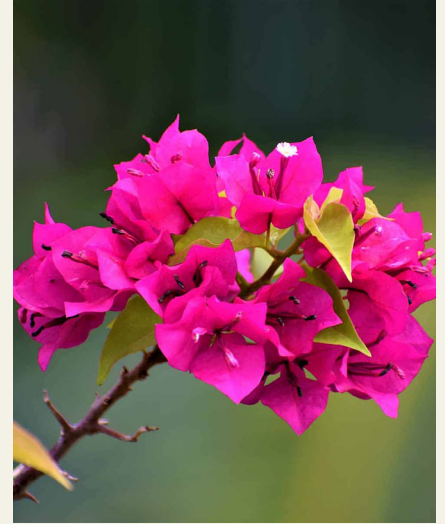

# Bougainvillea hybrid 'Torch Glow'

TORCH GLOW BOUGAINVILLEA

Upright summer color. An erect growing variety needing no support. Without shearing, each stem forms a dense conical upright shape with dark magenta bracts held tight within the upper section of each branch giving its namesake "torch" appearance. When sheared, plants form a dense amalgamated form. If pruned often they will display less color. Like other Bougainvillea they are tolerant of high heat and periods of drought, although regular spring and summer watering allows for better blooming. These plants do well as foundational shrubs, accent color or grown in large pots for patios or focal points.

## DESCRIPTION

 UP TO 6 FT. x 3-4 FT.

 FULL SUN

 USDA ZONE 9-11

 CENTRAL AND  
SOUTH AMERICA

 DARK MAGENTA

 LOW

 TO 32°F