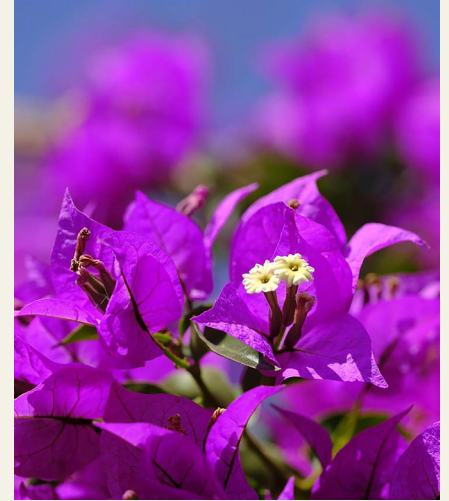

ARIZONA
WHOLESALE GROWERS

PLANT OBSESSED AND CUSTOMER
FOCUSED SINCE 1982

PLANT DETAILS

Bougainvillea spectabilis 'Royal Purple'

'ROYAL PURPLE' BOUGAINVILLEA

'Royal Purple' forms iridescent purple bracts. Hardy and vigorous but performs best with some late afternoon shade in low deserts. A bit of extra iron applied annually in alkaline soils helps prevent chlorosis. Available in bush form, staked or as espalier. Most Bougainvillea grow into tall and wide thorny, woody vines. Support is needed initially, but with strong, vigorous growth, plants mature quickly to stand alone displaying brilliantly colored bracts. *The roots of all Bougainvillea sp. are sensitive to disturbance. Care and gentle handling during planting are needed to avoid stress and transplant shock.*

DESCRIPTION

UP TO 20 FT.

FULL SUN

9-11

CENTRAL & SOUTH AMERICA

DEEP PURPLE

LOW

TO 32°F