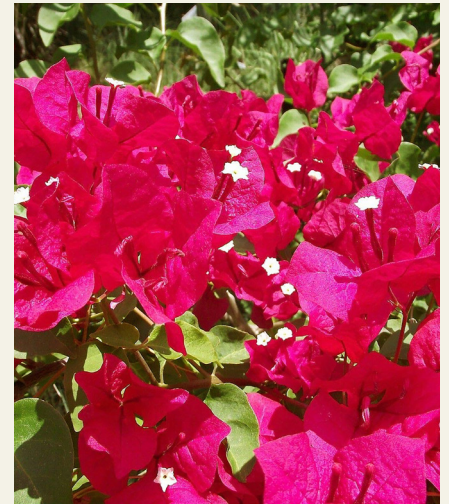

ARIZONA
WHOLESALE GROWERS

PLANT OBSESSED AND CUSTOMER
FOCUSED SINCE 1982

PLANT DETAILS

Bougainvillea x 'Barbara Karst'

'BARBARA KARST' BOUGAINVILLEA

Evergreen shrubby showy vines. 'Barbara Karst' (a.k.a. BK) sets the standard with long-lasting bright magenta to red colored bracts. 'BK' is fast growing and virtually indestructible requiring minimal care. Available in bush form and staked. Most Bougainvillea grow into tall and wide thorny, woody vines. Support is needed initially, but with strong, vigorous growth, plants mature quickly to stand alone displaying brilliantly colored bracts. *The roots of all Bougainvillea sp. are sensitive to disturbance. Care and gentle handling during planting are needed to avoid stress and transplant shock.*

DESCRIPTION

 UP TO 20 FT.

 FULL SUN

 9-11

 CENTRAL & SOUTH AMERICA

 MAGENTA PINK

 LOW

 TO 32°F