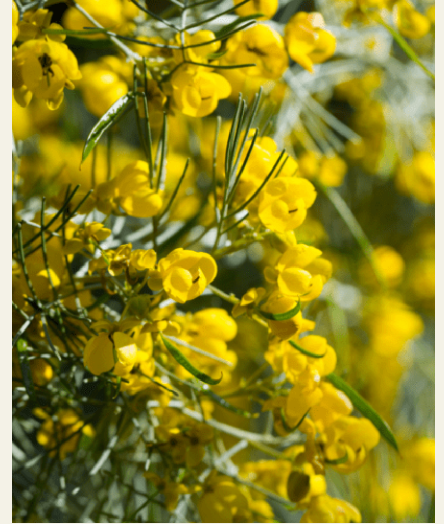

Cassia artemisioides

(Syn. Senna artemisioides)

FEATHERY CASSIA, OR FEATHERY SENNA

Feathery, silver foliage with bright yellow blooms. Quintessential Australian shrub with pinnate gray leaflets they can shimmer attractively with even a slight breeze. Covered in bright yellow blooms from spring into summer followed by papery seed pods. These versatile shrubs are easy to care for, slough off low desert heat and grow rapidly with regular irrigation. Although they can take shearing and often do in commercial landscapes they can be manipulated for size and shape with minimal annual thinning and pruning. If plants are to be sheared, it is best to do this task directly after flowering to remove any unwanted seed pods.

DESCRIPTION

 UP TO 10 FT. x 10 FT.

 FULL SUN

 USDA ZONE 8-11

 AUSTRALIA

 YELLOW

 LOW

 TO 15°F