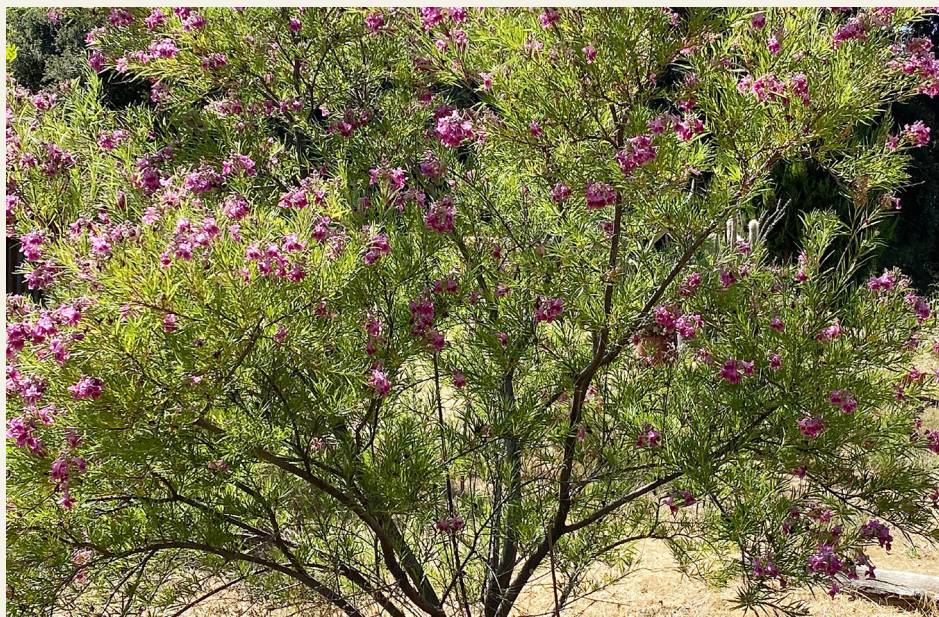

# Chilopsis linearis

## 'Burgundy'

'BURGUNDY' DESERT WILLOW

*Burgundy* blooms with virtually no seed pods. Adaptable and fast growing with no thorns and virtually no seed pods. Not a true willow, but the numerous narrow, shiny green leaves provide a willow-like appearance on these upright growing deciduous trees. These riparian trees are drought tolerant once mature, but moderate to ample water initially helps them to become well-rooted and permanently established. They will go winter dormant, losing their leaves for a short time, before leafing out and resuming their persistent spring and summer flowering. They deserve wider consideration and use in low desert landscapes due to their reliability and ease of care & culture.

DESCRIPTION	
	UP TO 15 FT. X 15 FT.
	FULL SUN
	USDA ZONE 7-10
	NORTH AMERICA & MEXICO
	BURGUNDY PINK
	MODERATE TO LOW
	TO 0°F