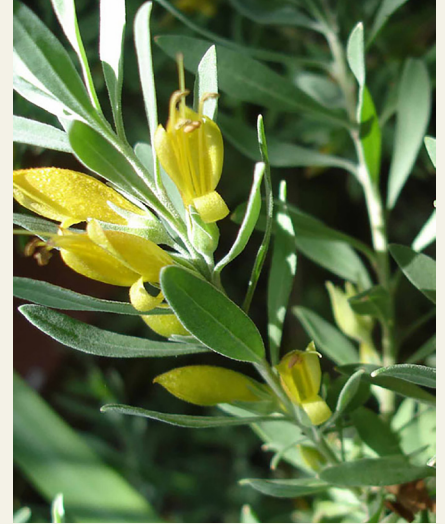

ARIZONA
WHOLESALE GROWERS

PLANT OBSESSED AND CUSTOMER
FOCUSED SINCE 1982

PLANT DETAILS

Eremophila glabra

SUNRISE TRAILING YELLOW EMU, YELLOW
TRAILING EMU

Wide, evergreen lush-looking groundcover. This Emu stays relatively low, but it can spread wide as it matures. We list this plant at a comfortable 5-6 ft. spread, but some older specimens in Phoenix and Palm Springs have been noted to have grown to 10 ft. wide or more. They are not considered aggressive growers though. Selective annual pruning right after flowering is all that is needed to control their size. Low to moderate water needs and well-draining soils are all they need to be healthy and happy. Bright green, lush foliage is covered by golden yellow blooms starting in winter with bloom peeking in early spring

DESCRIPTION

 1-3 FT. x 5-6 FT.

 FULL SUN

 USDA ZONE 9-11

 AUSTRALIA

 GOLDEN YELLOW

 LOW TO MODERATE

 TO 20°F