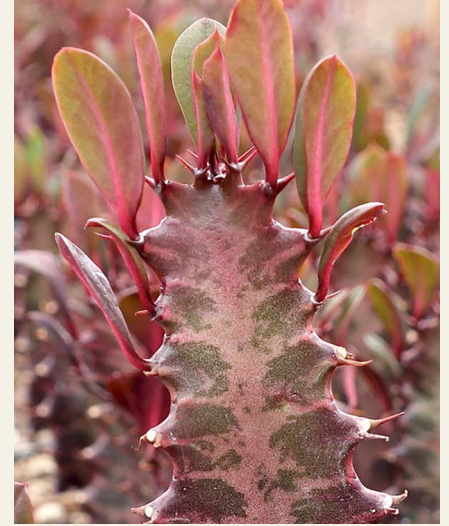

ARIZONA
WHOLESALE GROWERS

PLANT OBSESSED AND CUSTOMER
FOCUSED SINCE 1982

PLANT DETAILS

Euphorbia trigona 'rubra'

RUBY RED TRIGONA, ROYAL RED EUPHORBIA

The blended green and red luminescence of these striking Euphorbias is what makes them a uniquely popular plant. They have vertical, heavily branched stems of green with mottled silver flesh. Each stem has 3-4 angled ribs with small, paired thorns along the margins. From the margins appear lovely teardrop-shaped leaves of dark maroon to purple usually filling out the top 2/3 of each stem. These are prized for containers culture for indoor or outdoor areas with part or filtered sun in frost-free, protected spots.

DESCRIPTION

 6-8 FT. HIGH X 3-4 FT. WIDE

 FILTERED TO PART SUN

 9-11

 SOUTH AFRICA

 N/A

 LOW

 TO 30°F