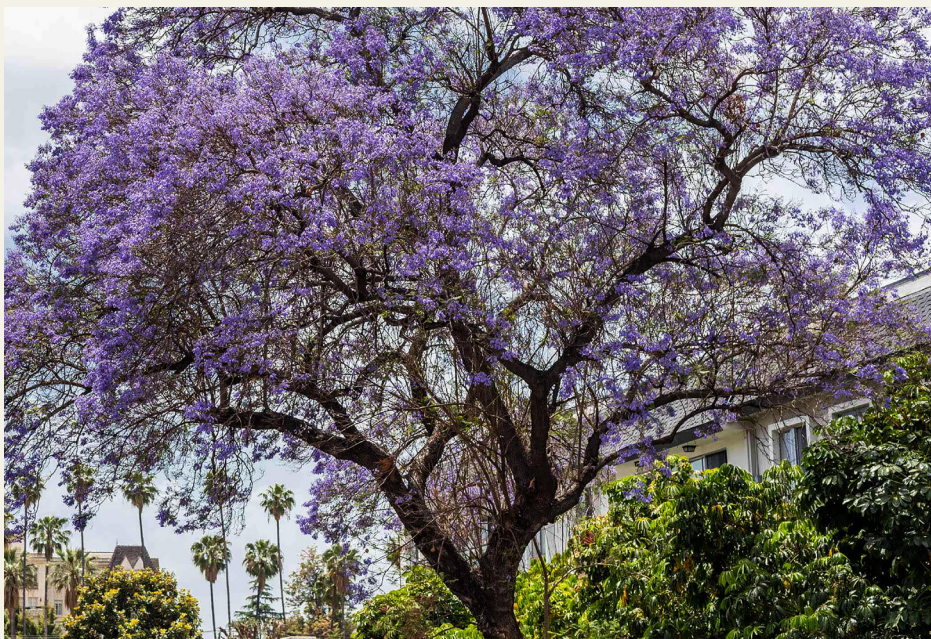

ARIZONA
WHOLESALE GROWERS

PLANT OBSESSED AND CUSTOMER
FOCUSED SINCE 1982

PLANT DETAILS

Jacaranda mimosifolia

JACARANDA

Striking blue flowers with graceful foliage. These fast growing large, tropical trees make a perfect statement or accent tree due to their overwhelming spring to summer flower display. They have an open irregular habit with an oval shape typically growing taller than wide. Leaves are long, bi-pinnately compound with a lacy look and bright green in color. Deep blue, large tubular flowers grow in vertical clusters that stand tall above the foliage that is semi-deciduous even in low deserts. Unique, round dark brown seed pods follow the flowers, but they are not a terrible nuisance and easy to rake up. These tropical trees appreciate deep, monthly watering in summer and well-drained soils. Shallow frequent watering encourages shallow roots.

DESCRIPTION

 UP TO 50 FT. X 25-30 FT.

 FULL SUN

 USDA ZONE 9-11

 SOUTH AMERICA

 BLUE TO PURPLE

 MODERATE

 TO 25°F