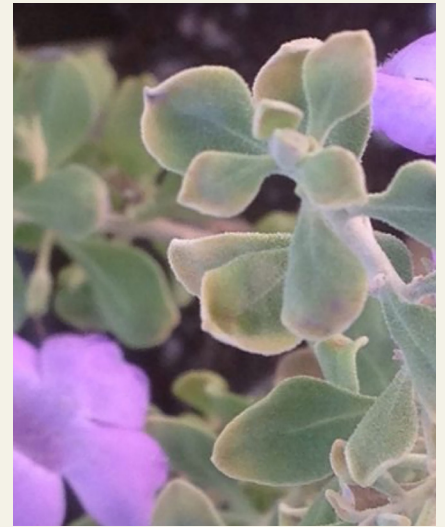

ARIZONA
WHOLESALE GROWERS

PLANT OBSESSED AND CUSTOMER
FOCUSED SINCE 1982

PLANT DETAILS

Leucophyllum langmaniae 'Lynn's Legacy'

LYNN'S EVERBLOOMING OR LOWERY'S
LEGACY TX SAGE

Olive green leaves with masses of big lavender blooms! These are green, not gray, shrubs that grow moderately fast and sturdily to a manageable size of 4 to 5 ft. They are adaptable, tolerant of low desert heat and high humidity. With regular supplemental summer irrigation, these shrubs will be healthy and long-lived. Their real show starts during summer when rising relative humidity forces copious amounts of big, bright lavender blooms that completely cover the stems turning the entire plant into a purple mass. Avoid shearing these plants. Give them room and time to grow to full maturity.

DESCRIPTION

 UP TO 5 FT. x 4-6 FT.

 FULL SUN

 USDA ZONE 8-11

 TEXAS AND MEXICO

 LAVENDER

 LOW

 TO 15°F