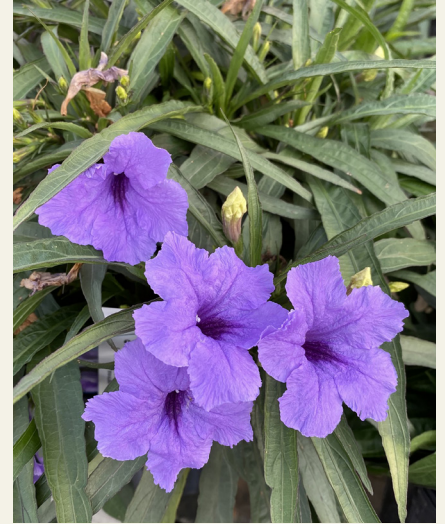

ARIZONA
WHOLESALE GROWERS

PLANT OBSESSED AND CUSTOMER
FOCUSED SINCE 1982

PLANT DETAILS

Ruellia brittoniana x 'Katie'

'KATIE' DWARF RUELLIA

Dainty looking but durable dwarf selection with purple flowers. This is a dwarf selection of Mexican Ruellia found in a batch of seedlings at a nursery, years ago in Conroe, TX. 'Katie' is a vigorous, herbaceous small mounding plant that eventually form woody stems. They have long soft, linear dark green somewhat ruffled, dagger-shaped leaves. Stems grow in a well-behaved mound to about 10 in. tall, rarely to 1 ft. The trumpet-shaped flowers are violet purple and hug the top of the plant. Heat and drought tolerant as others are, but they do appreciate well-drained soils and a bit of extra moisture during summers in low deserts. Plants can be cut down to the ground to refresh their foliage or if they suffer from winter freezes. Easy to grow and long-blooming.

DESCRIPTION

 UP TO 10 IN. x 1-2 FT.

 FULL SUN

 USDA ZONE 8-11

 TEXAS

 VIOLET PURPLE

 LOW TO MODERATE

 TO 15°F