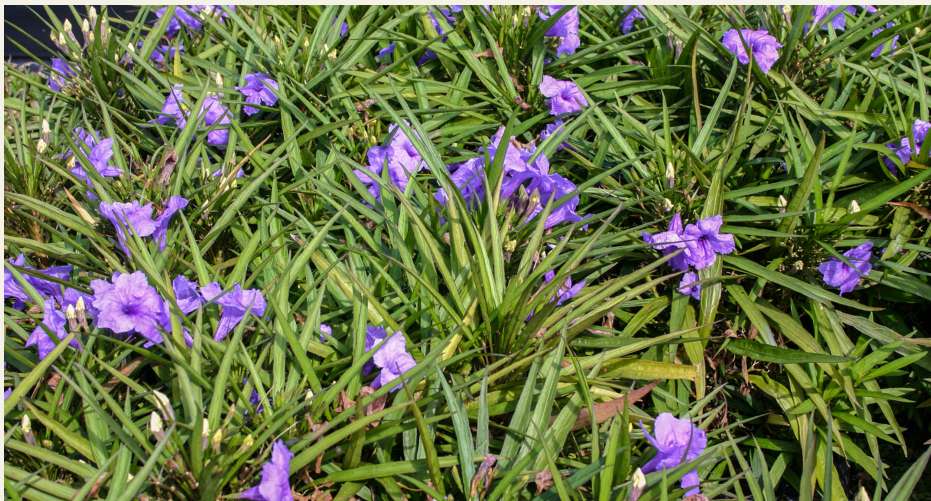

ARIZONA
WHOLESALE GROWERS

PLANT OBSESSED AND CUSTOMER
FOCUSED SINCE 1982

PLANT DETAILS

Ruellia brittoniana x 'Katie'

'KATIE' DWARF RUELLIA

Dainty looking but durable dwarf selection with purple flowers. This is a dwarf selection of Mexican Ruellia found in a batch of seedlings at a nursery, years ago in Conroe, TX. 'Katie' is a vigorous, herbaceous small mounding plant that eventually form woody stems. They have long soft, linear dark green somewhat ruffled, dagger-shaped leaves. Stems grow in a well-behaved mound to about 10 in. tall, rarely to 1 ft. The trumpet-shaped flowers are violet purple and hug the top of the plant. Heat and drought tolerant as others are, but they do appreciate well-drained soils and a bit of extra moisture during summers in low deserts. Plants can be cut down to the ground to refresh their foliage or if they suffer from winter freezes. Easy to grow and long-blooming.

DESCRIPTION

 UP TO 10 IN. x 1-2 FT.

 FULL SUN

 USDA ZONE 8-11

 TEXAS

 VIOLET PURPLE

 LOW TO MODERATE

 TO 15°F