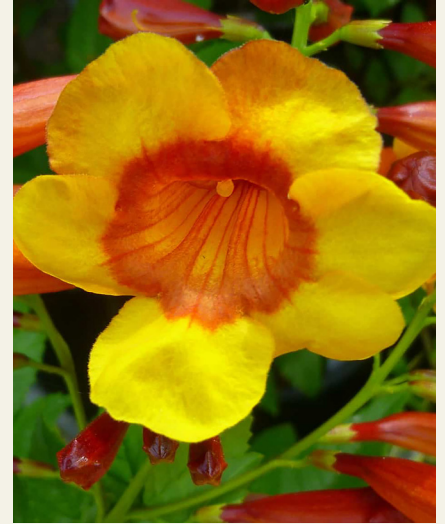

ARIZONA
WHOLESALE GROWERS

PLANT OBSESSED AND CUSTOMER
FOCUSED SINCE 1982

PLANT DETAILS

Tecoma x 'Sparky'

'SPARKY' TECOMA

Big, yellow with orange ringed bell-shaped blooms all season. 'Sparky' is a well-behaved and floriferous hybrid Tecoma created by plantsman and ASU professor George Hull in honor of ASU mascot of the same name. This is fast becoming one the most popular hybrids our friend George ever created and for good reason. The compact plant has large, dark green recurved foliage and they bloom almost constantly due to the flowers being self-sterile. The striking big, trumpet-shaped golden blooms have a distinctive dark orange ringed throat. Bright and colorful plants have good resistance to cold, although they can drop some leaves during coldest winter months as other Tecomas do. Use these durable long-blooming shrubs for colorful accent plants, or in mass for any foundational shrub. They blend well with other native plants, bold accents, or flowering perennials. They are also great candidates for patio or poolside containers or anywhere else you want a pop of reliable color. Even in Wildcat country!

DESCRIPTION

 UP TO 5 FT. x 5 FT.

 FULL SUN

 USDA ZONE 8-11

 NORTH AMERICA

 YELLOW WITH DARK
ORANGE COROLLA

 LOW TO MODERATE

 TO 15°F