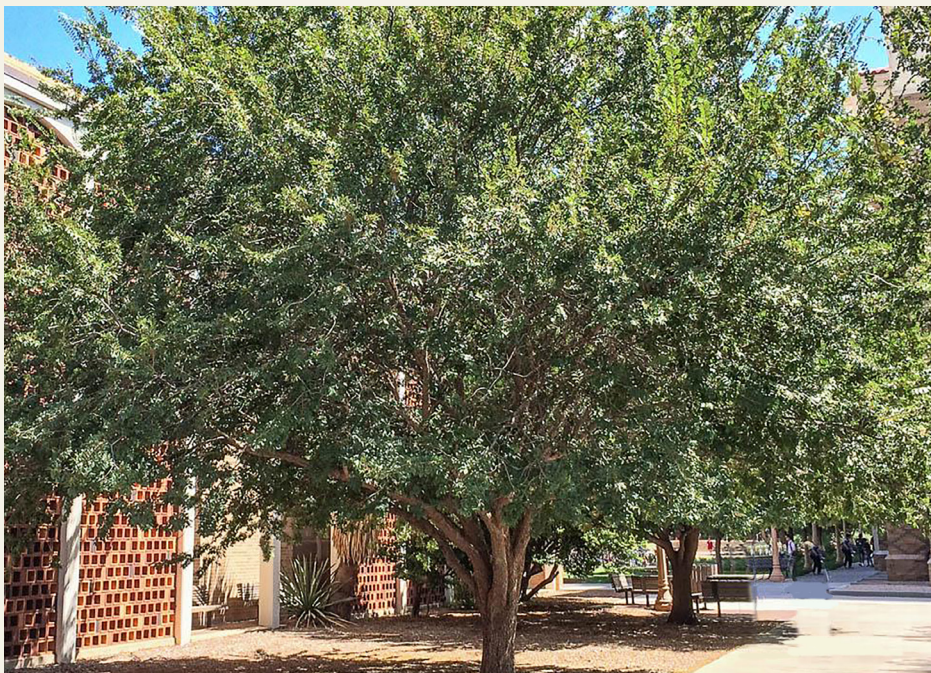

# Ulmus parvifolia

EVERGREEN ELM, CHINESE ELM

*Sturdy, predictable shade tree.* Evergreen is a bit of a misnomer for these shade trees, since they are really semi-evergreen to deciduous. They are moderate to fast growers with ample water. They have an upright, naturally dense umbrella shaped canopy with strong, flexible wood. Leaves are oval, shiny green with slight serration and their distinctive exfoliating bark is highly ornamental with rough tan and gray appearance. Excellent shade trees for use in residential or commercial landscapes, where they can be planted without overhead interference. They produce inconspicuously small green flowers in late spring that set into small papery seed pods that then drop in fall and winter.

### DESCRIPTION

 UP TO 40 FT. X 40 FT.

 FULL SUN

 USDA ZONE 5-9

 CHINA

 N/A

 MODERATE TO LOW

 TO -10°F