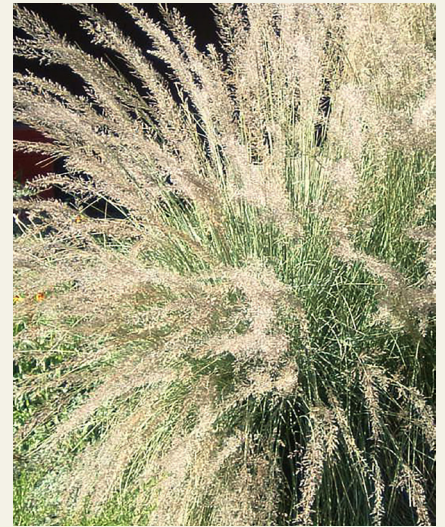

Muhlenbergia lindheimeri 'Autumn Glow'

'REGAL MIST' MUHLY GRASS

Large, sturdy ornamental accent grass for big spaces. This Muhly grass has a fairly isolated native distribution in central to southwest Texas, but fortunately it is more adaptable to urban landscape environments than most other muhly grasses. The name Lindheimer refers to Ferdinand Lindheimer, a German born botanist who's base of plant collecting operations was in the heart of Texas Hill Country. This is a large, vase shaped ornamental grass that tops out around 5 ft. high at the seed heads. Leaves are blue green. Strongly vertical tan to silvery seed heads appears in late summer to fall. Like other muhly grasses they are low maintenance.

DESCRIPTION

 UP TO 5 FT. X 3-4 FT.

 FULL SUN

 USDA ZONE 6-10

 TEXAS

 GOLDEN TAN

 MODERATE TO LOW

 TO -10°F