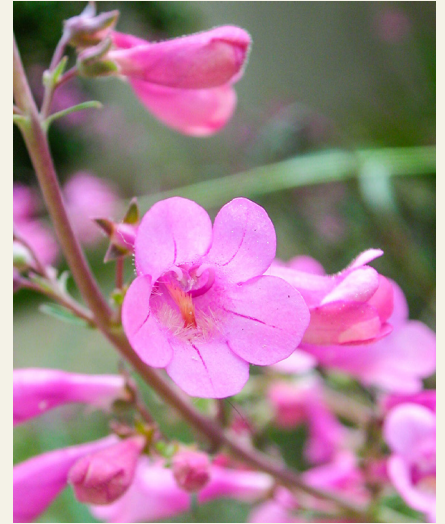

ARIZONA
WHOLESALE GROWERS

PLANT OBSESSED AND CUSTOMER
FOCUSED SINCE 1982

PLANT DETAILS

Penstemon Parryi

PARRY'S PENSTEMON

These strongly vertical pink flowered perennial accent plants can create a stunning visual display. These floriferous low desert spring ephemerals are extremely reliable, with a persistent reseeding habit. Narrow succulent-like gray-green leaves form in a basal mound, then starting in late winter to early spring, vertical bloom stalks shoot straight up that are covered with bright, bubble gum pink tubular blooms that hummingbirds adore. They occur naturally in Arizona to New Mexico in elevations around 1500 ft. to 4000 ft. After blooming, flower stalks can be removed before seed capsules ripen or allow them to brown and dry to cast copious amounts of seed for new plants to sprout the following year.

DESCRIPTION	
	3-4 FT. x 2-3 FT.
	FULL SUN
	USDA ZONE 8-11
	NORTH AMERICA
	RED/HOT PINK
	LOW
	TO 15°F