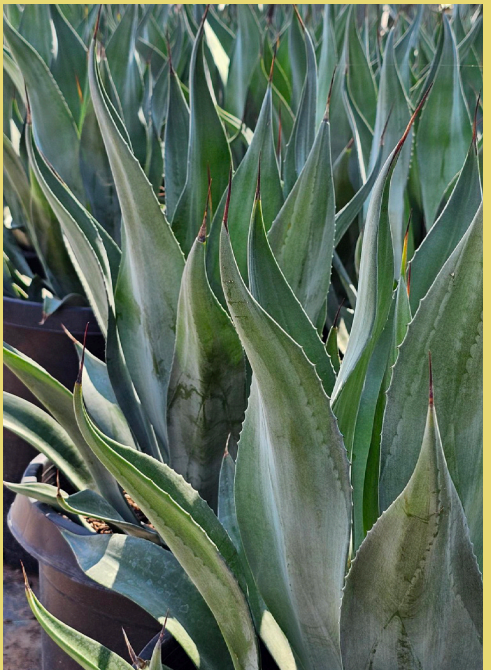

ARIZONA
WHOLESALE GROWERS

Plant obsessed and customer
focused since 1982

9/3/24 Availability

Your Desert Oasis awaits, go ahead and get started!

See more on our new website: Arizonawg.com or contact your sales expert: Phoenix 623 581 3100 / Cave Creek 480 488 1968