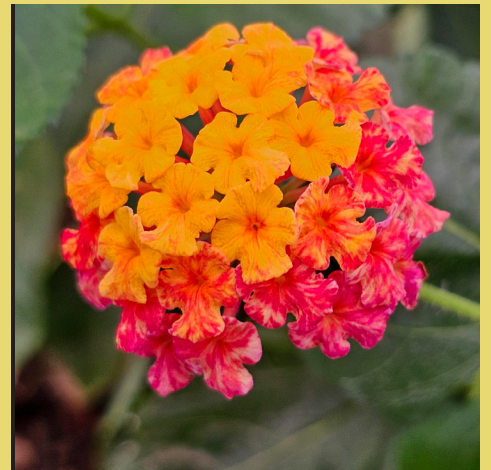

ARIZONA
WHOLESALE GROWERS

Plant obsessed and customer
focused since 1982

9/3/24 Availability

Your Desert Oasis awaits, go ahead and get started!

See more on our new website: Arizonawg.com or contact your sales expert: Phoenix 623 581 3100 / Cave Creek 480 488 1968